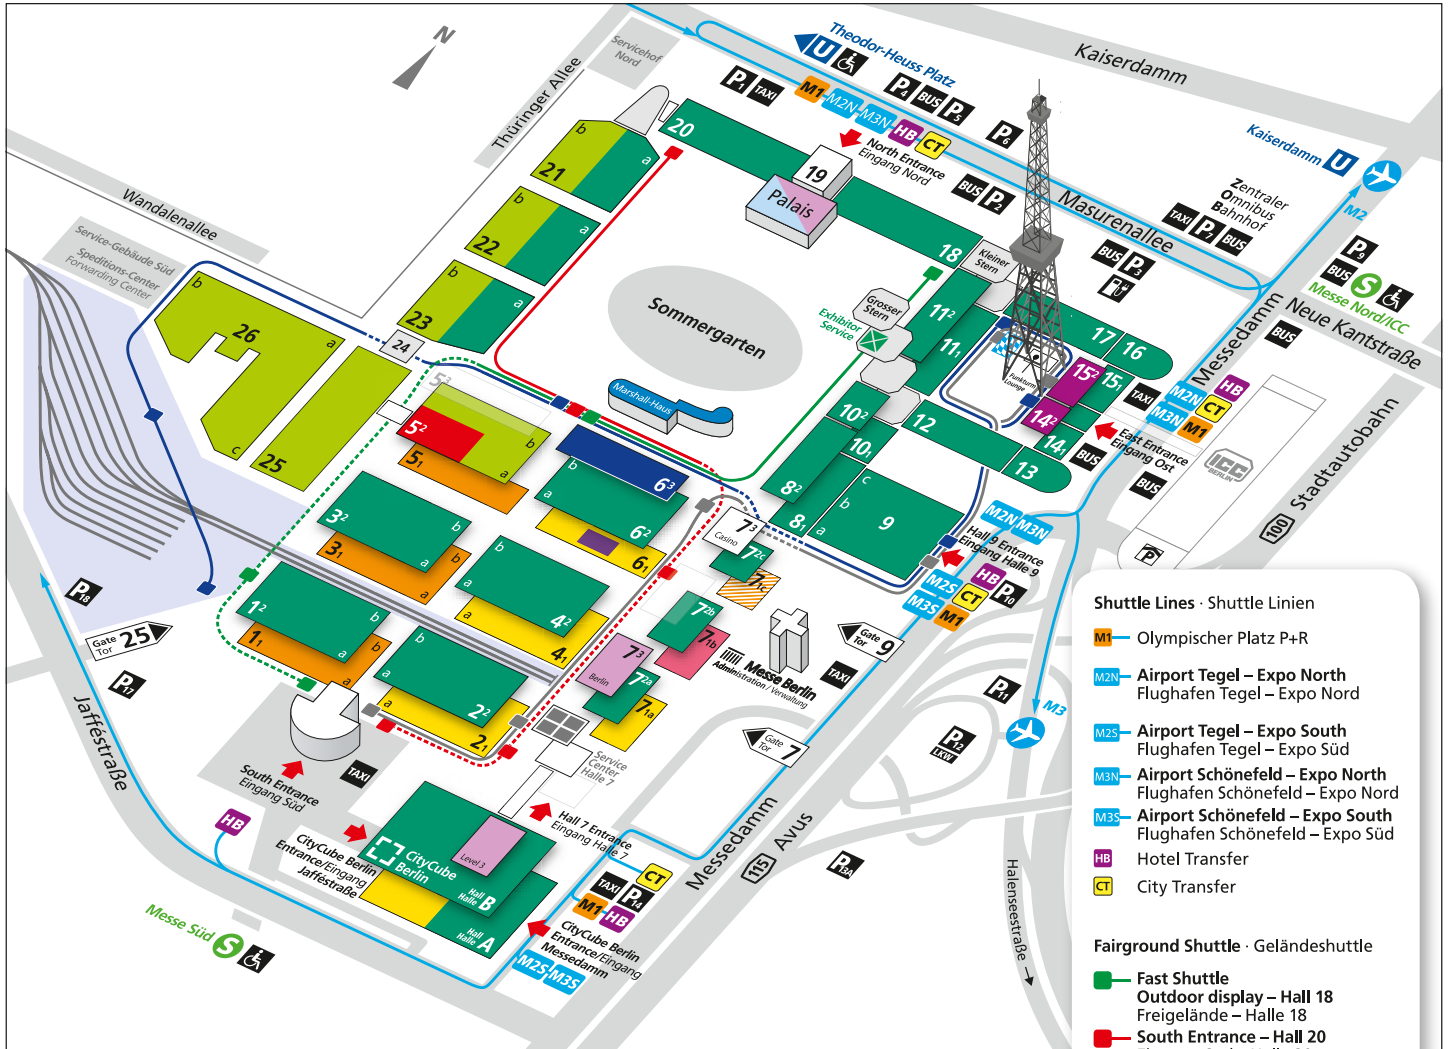

Exhibition grounds

Geländeplan

InnoTrans 2014
23 - 26 September

	Railway Technology		Public Transport		PTI Hall Forum PTI-Hallenforum		Press center Pressezentrum
	Interiors		Outdoor display Gleis- und Freigelände		Speakers' Corner		Restaurant „Oktoberfestzelt“
	Railway Infrastructure		Opening ceremony Eröffnungsveranstaltung		Career & Education Hall		Meet'n'Eat
	Tunnel Construction		InnoTrans Convention		Business Lounge (Marshall-Haus)		